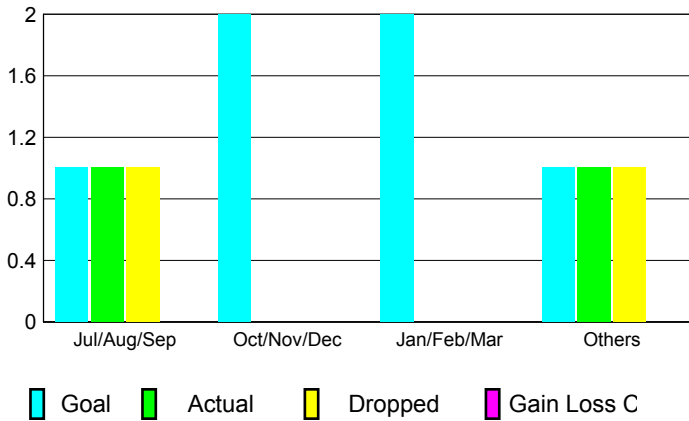

2012-2013 GMT Reports for District (or Undistricted) **District 305 N2**

GMT: **VINOD KHANNA**

Location: **PAKISTAN**

GMT CA: **6**

CLUBS

Month	New Club Goal	Actual New Clubs	Actual Dropped Clubs	Gain/Loss of Clubs
2012-2013				
Jul/Aug/Sep	1	1	1	0
Oct/Nov/Dec	2	0	0	0
Jan/Feb/Mar	2	0	0	0
Apr/May/Jun	1	1	1	0
Totals	6	2	2	0

Club Results 2012-2013

Goal, New, Dropped, Gain/Loss

MEMBERSHIP

Month	Net Memb Goal	Actual New Memb	Actual Dropped Memb	Gain/Loss of Memb
2012-2013				
Jul/Aug/Sep	30	49	34	15
Oct/Nov/Dec	60	160	45	115
Jan/Feb/Mar	45	129	16	113
Apr/May/Jun	35	170	157	13
Totals	170	508	252	256