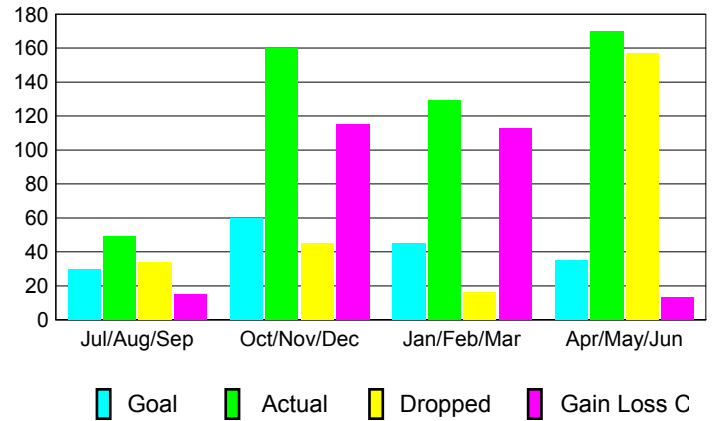

2012-2013 GMT Reports for District (or Undistricted) **District 305 N2**

GMT: **VINOD KHANNA**

Location: **PAKISTAN**

GMT CA: **6**

CLUBS

Month	New Club Goal	Actual New Clubs	Actual Dropped Clubs	Gain/Loss of Clubs
2012-2013				
Jul/Aug/Sep	1	1	1	0
Oct/Nov/Dec	2	0	0	0
Jan/Feb/Mar	2	0	0	0
Apr/May/Jun	1	1	1	0
Totals	6	2	2	0

Club Results 2012-2013

Goal, New, Dropped, Gain/Loss

MEMBERSHIP

Month	Net Memb Goal	Actual New Memb	Actual Dropped Memb	Gain/Loss of Memb
2012-2013				
Jul/Aug/Sep	30	49	34	15
Oct/Nov/Dec	60	160	45	115
Jan/Feb/Mar	45	129	16	113
Apr/May/Jun	35	170	157	13
Totals	170	508	252	256

Membership Results 2012-2013

Goal, New, Dropped, Gain/Loss

YTD Status Quo Clubs 2012-2013

Status Quo Clubs Compared to Status Quo Members

Gender Comparison 2012-2013

Club Gain/Loss 2012-2013

Membership Gain/Loss 2012-2013